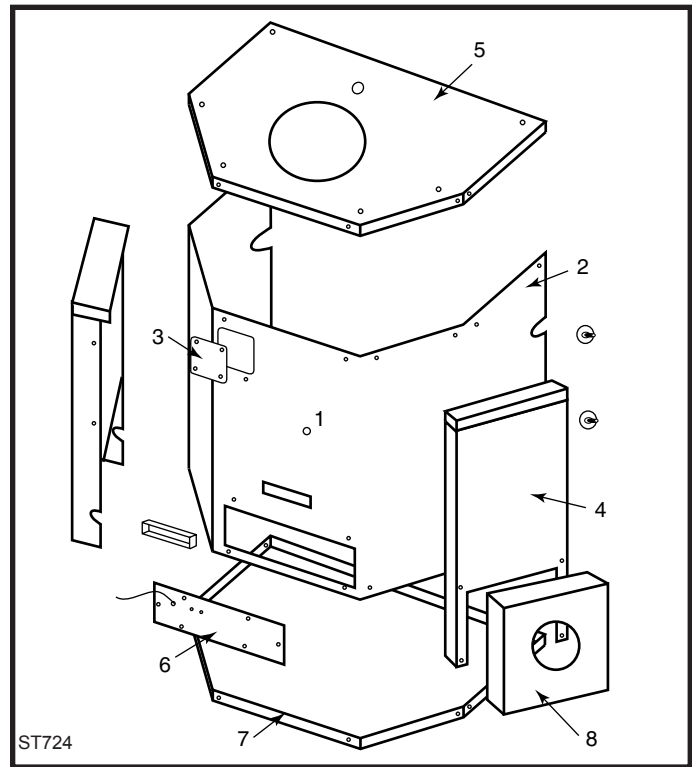

Item Description	Part Number
25. Coil & Shaft, Thermostat Assy.	5003733
26. Side Trim Panel	See Chart Pg. 22
27. Thermostat Cover	1301304
28. Gate Frame II	1301357
29. Left Burnplate	1301338
30. Right Burnplate	1301339
31. Grate	1301365
32. Andiron	1301333
33. Retainer	1301301
34. Ashpan	1402442
35. Fan Cover	1301331
36. Gasket, Fan Cover	1203588
37. Steel Handle Stub	30002723
38. Ashdoor Lockplate	1405797
39. Door Glass (19³/₁₆" x 11³/₈")	1601571
40. Wood Handle	1600682
Wireform Handle	1600694
Insert, Lifter -Brushed Nickel	30002714
41. Mantel	See Chart Pg. 22
42. Damper Housing	1301348
43. Damper	1301347
44. Damper Handle	1301327
45. Damper Rod Connector	1601573
46. Damper Handle Adjusting Plate	1604507
47. Adjustable Airwash Plate	1405815
48. Hook Bolt	1201497
49. Threaded Rod 1/4-20 x 7¹/₂"	1204242
50. Steel Plate 1/4" x 1" x 8"	1405819
51. Wing Nut	1203110
52. Hex Nuts 1/4 20	1203210
53. Washer	1202470
54. Secondary Air Cover Plate	1601492
55. Secondary Air Probe Assy	1601489
56. Secondary Air Link	1601486
57. Secondary Air Flap	1601490
58. Gasket 5/16" Adhesive Backed	1203591
59. Door Handle Assy	30002717
60. Door Handle Pawl Assy	30002362
61. Access Plug	1602516
62. Shield, Primary Air	30002433

Shell Enamel Parts - WinterWarm Small Insert Model 2080			
Part Name	Classic	Sand	Midnight
Door	1301322	1321322	1341322
Side Trim Panel	1301342	1321342	1341342
Mantel	1301320	1321320	1341320

MHSC reserves the right to make changes in design, materials, specifications, prices and discontinue colors and products at any time, without notice.

Small WinterWarm Cabinet

Item Description	Part Number
1. Access Cover	1405817
2. Shell Backside	1405806
3. Outside Airport Cover	1408730
4. Duct	1405800
Duct Cover	1405799
5. Top Shell	1405805
6. Junction Box Cover Plate	1405802
7. Shell Bottom	1405804
Leveller Bolt	1201744
8. Fan	1601578
Rheostat Handle	1601577
Retainer Clips (1-Rheostat Handle)	1601393
Fan Cable Assembly	5003724
Power Cord	1601482
Terminal Strip	1204897
Fan/Shroud Assembly	5003728
Rheostat Cable Assembly	5003721
Shaker Hole Plug	1600561